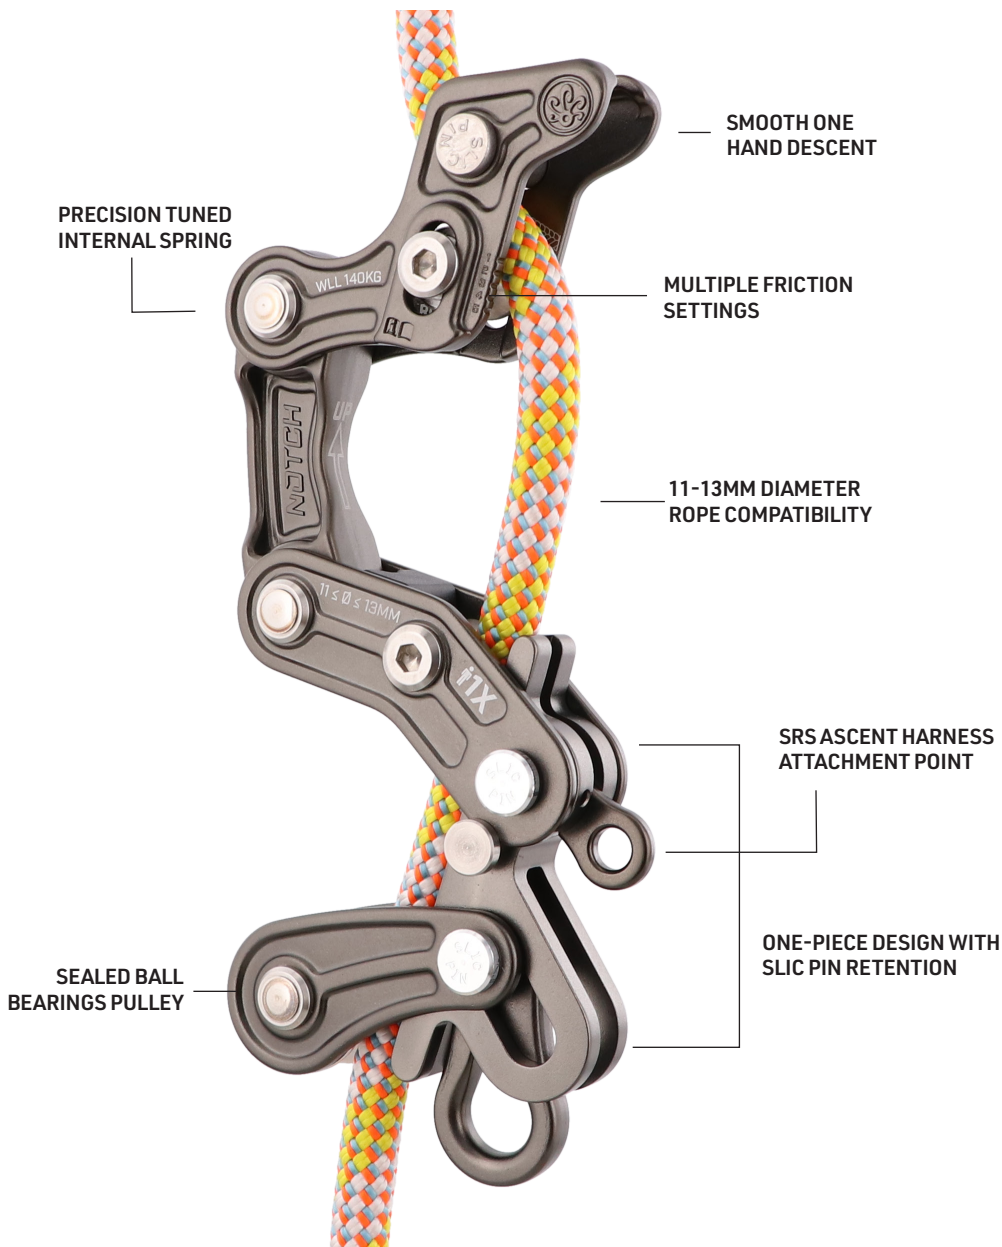

Notch Rope Runner Pro

For SRS or MRS Climbing | Mid-line Attachable | Multiple Friction Settings
For 11-13mm Diameter Ropes

FEATURES & BENEFITS

- Approved for SRS or MRS climbing
- Mid-line attachable
- Improved rounded top for comfortable one hand descent
- Multiple friction settings
- Concave shaped steel bollards allow smoother descent, reducing "break in" period
- One-piece design with Slic Pin retention
- Enhanced ergonomics and rope friendly edges
- Integrated SRS central ascent harness attachment point
- Improved sealed ball bearings pulley
- Rope compatibility: 11 to 13mm diameter
- Engineered by Notch with original inventor Kevin Bingham

ITEM #	53420
MSRP	\$349.95
ROPE COMPATIBILITY	11-13mm
WLL	308lbs (140kg)
WEIGHT	16oz (453g)
MATERIALS	Aluminum, Stainless Steel
CASE QUANTITY	12
COUNTRY	TAIWAN
HTS#	7616.99.5190

05042020NRRP